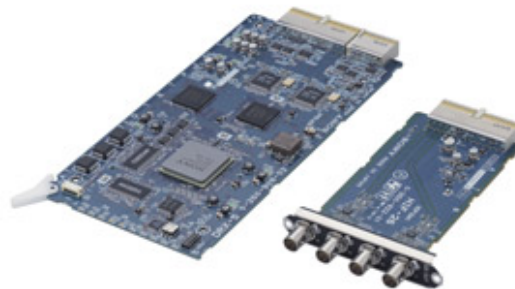

HKCU-1005

SDI Output Expansion Board for HDCU-1000 and
HDCU-1500

The HKCU-1005 option board can be fitted to either
HDCU-1000 or HDCU-1500, and provides 4 additional

HDSDI or SDDSI outputs, configurable in the same
way as the main HDCU outputs.

Compatible Products

Control Systems

HDCU-1000
HD Camera Control Unit

HDCU-3300
HD Super Motion Camera Control Unit

HDCU-1500
HD Camera Control Unit

High Definition Series

HDC-1000R
Multi format HD Studio Camera for Prestige Production

HDC-1550R
Multi format HD Camera with triax interface for Prestige Production

HDC-1400R
Dual format HD Camera with fibre interface for Prestige Production

HDC-3300R
Full HD x3 Super Slow Motion Camera

HDC-1450R
Dual format HD Camera with triax interface for Prestige Production

HDC-1450
HD Portable Camera

HDC-1500R
Multi format HD Camera with fibre interface for Prestige Production